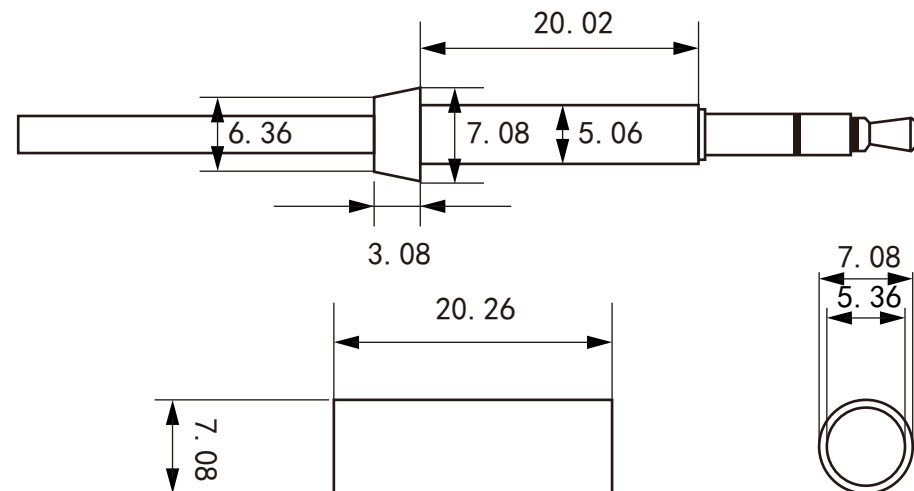

PIN OUT

P1	P2
3.5 STEREO PLUG	3.5 STEREO PLUG
1	1 TIP
2	2 RING
3	3 SLEEVE SHELL

NOTES:

1. TESTING: 100% OPEN AND SHORT TEST.
2. ALL MATERIAL BE RoHS COMPLIANT.

④	HOOD MOLD	2PCS	WHITE PVC
③	BRASS HOOD	2PCS	BLACK NICKEL PLATED
②	3.5mm MALE	2PCS	GOLD PLATED SHELL
①	CABLE	1PCS	30AWG*4P+WHITE TPE JACKET FLAT CABLE OD:1.2x3.5mm
NO.	PARTS NAMF	Q'TY	SPFCIFICATION

APPROVED	CHECKED	DRAWN	CUSTOMER:
			ITEM NO. AUD-103
			DRAW NO.
			UNIT mm
			SCALE NONE

DESCRIPTION:

3.5mm /M----3.5mm/M