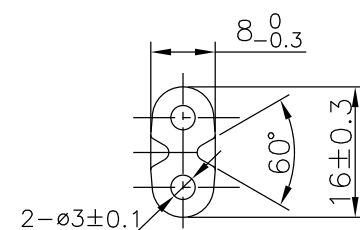

H05VVH2-F 2X0.75mm²

④	TAG	1PCS	DELTACO TAG
③	IEC C7	1PCS	BLACK PVC
②	IEC 7/16	1PCS	BLACK PVC
①	CABLE	1PCS	H05VV-F 2*0.75mm ² BLACK PVC JACKET OD:3.4*5.6mm
NO.	PARTS NAME	Q'TY	SPECIFICATION

APPROVED	CHECKED	DRAWN	ITEM NO.	DEL-109AM
			DRAW NO.	
			UNIT	mm
			SCALE	NONE

DESCRIPTION:
CEE7/16 — IEC C7
H05VVH2-F 2*0.75mm²
3m